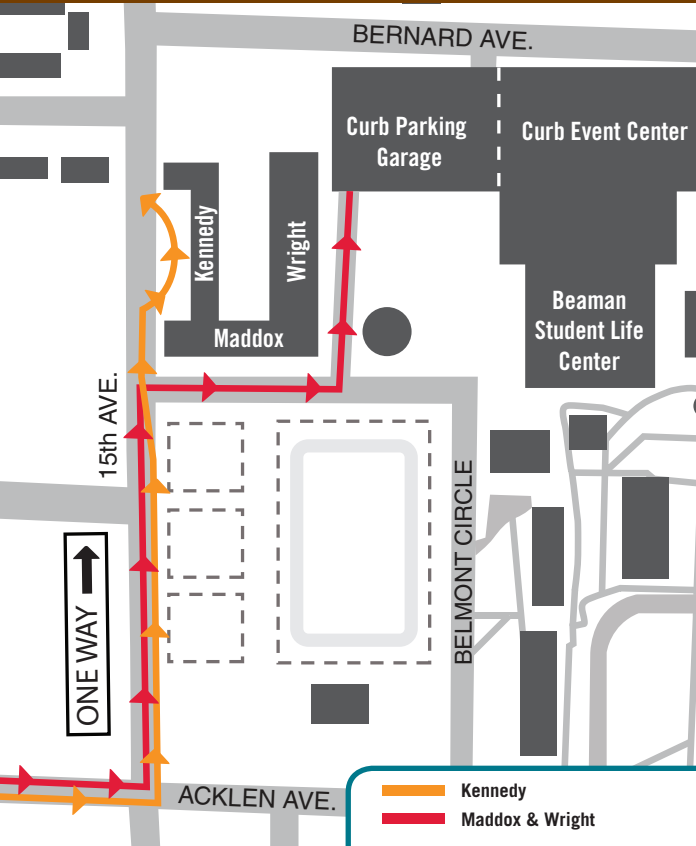

Hang on rearview mirror. Remove before vehicle is in motion.  
**Other side should face windshield.**

## TEMPORARY PARKING PERMIT

OFFICE of RESIDENCE LIFE

**BELMONT**  
UNIVERSITY