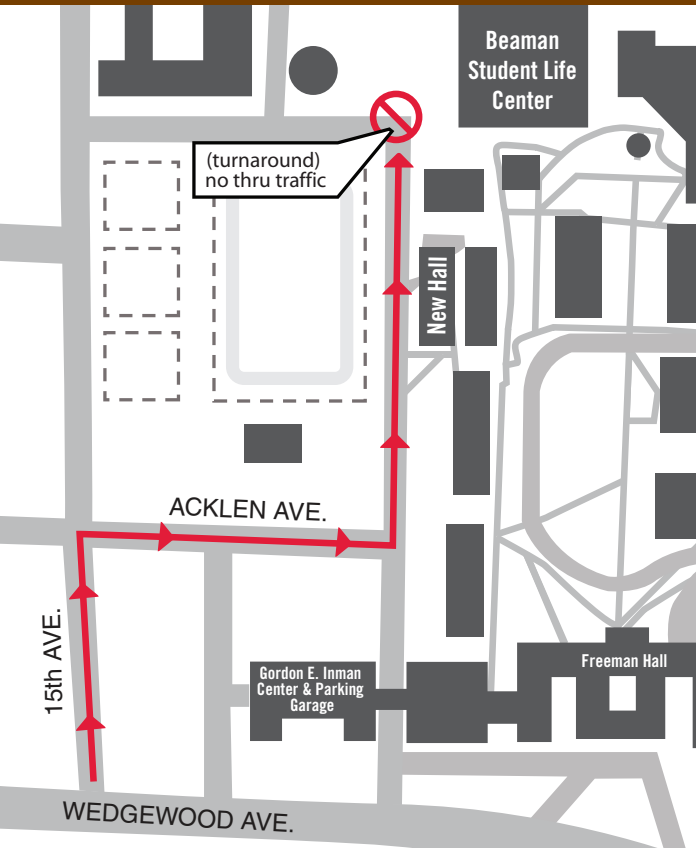

Hang on rearview mirror. Remove before vehicle is in motion.
Other side should face windshield.

TEMPORARY PARKING PERMIT

OFFICE of RESIDENCE LIFE

BELMONT
UNIVERSITY