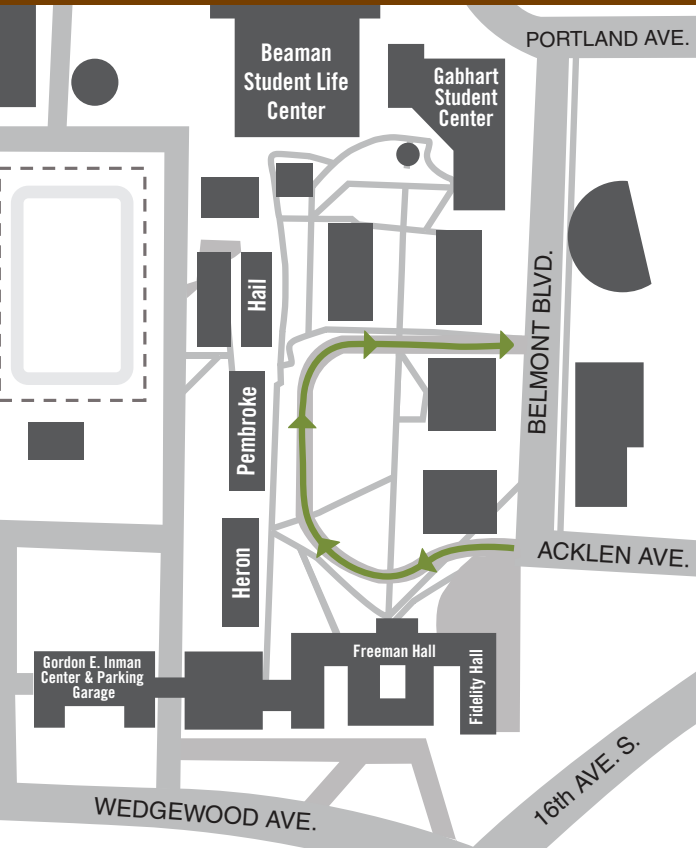

Hang on rearview mirror. Remove before vehicle is in motion.
Other side should face windshield.

TEMPORARY PARKING PERMIT

OFFICE of RESIDENCE LIFE

BELMONT
UNIVERSITY